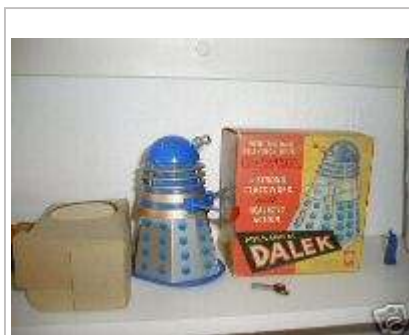

[home](#) | [pay](#) | [register](#) | [sign out](#) | [site map](#)

Buy | **Sell** | **My eBay** | **Community** | **Help**

Start new search Search

[Advanced Search](#)

[Back to My eBay](#)

Listed in category: [Toys & Games](#) > [Vintage/ Classic Toys](#) > [Robots/ Space Toys](#)
Also listed in: [Collectables](#) > [Science Fiction](#) > [Doctor Who](#) > [Other Doctor Who](#)

Dr Who Dalek Codeg Wind Up MIB.

A rare Tin Dalek

Item number: 6056835563

[Email to a friend](#) | [Sell one like this](#)

Bidding has ended for this item

If you are a winner, [Sign In](#) for your status.

[Sell an item like this](#) or buy a similar item below.

Similar items from all eBay sellers

Item Name	Price	End Date
RADAR HUNTER ROBOT WIND UP #488 16,5 CM HONG KONG MIB	EUR 16.50	Jun-29-06 04:19:49 PDT
RADAR HUNTER ROBOT WIND UP #488 16,5 CM HONG KONG MIB	EUR 9.99	Jun-30-06 09:12:54 PDT
Japan Robot B9 from Lost In Space W/U Wind-Up Figure	US $7.00	Jun-30-06 11:32:45 PDT
ROBOT WALL CLOCK vintage space man tin wind up sign set	US $15.99	Jun-28-06 18:24:55 PDT

[See all similar items...](#)

Winning bid: **GBP 691.00**
(Approximately US $1,257.90)

Ended: **May-14-06 11:18:30 PDT**

Ships to: Worldwide

Item location: poole, Dorset, United Kingdom

History: [13 bids](#)

Winning bidder: [fudgerocks2000](#) ([837](#) ★)

Meet the seller

Seller: [triangtoy](#) ([103](#) ★)

Feedback: **100% Positive**

Member: since Jul-03-04 in United Kingdom

- [Read feedback comments](#)
- [Ask seller a question](#)
- [Add to Favorite Sellers](#)
- [View seller's other items](#)

Buy safely