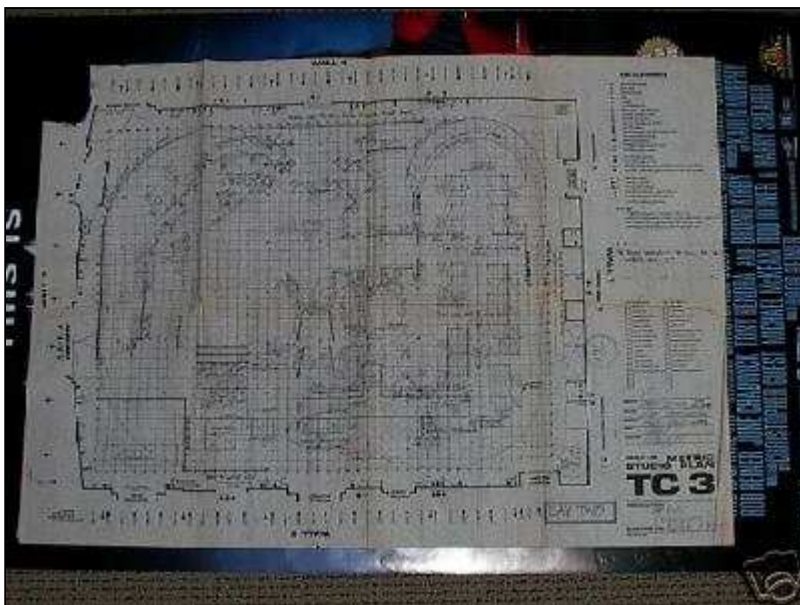

Item location: Boston, MA
United States

Ships to: Worldwide

[Shipping and payment details](#)

Description

The original metric studio plan for the production of Doctor Who, episode: Dragonfire. This is from day two of shooting, 8/13/87. These never make it out of the studio, so it's extremely rare to even see one of these. 1:50 scale. Basically it's a map of where all the sets (Ice Garden, Crystal Passage, Zircon Aircraft, Alien Chamber, Jabolites, etc.) are in the studio. An interesting item that is one of a kind. No Reserve! Thanks!