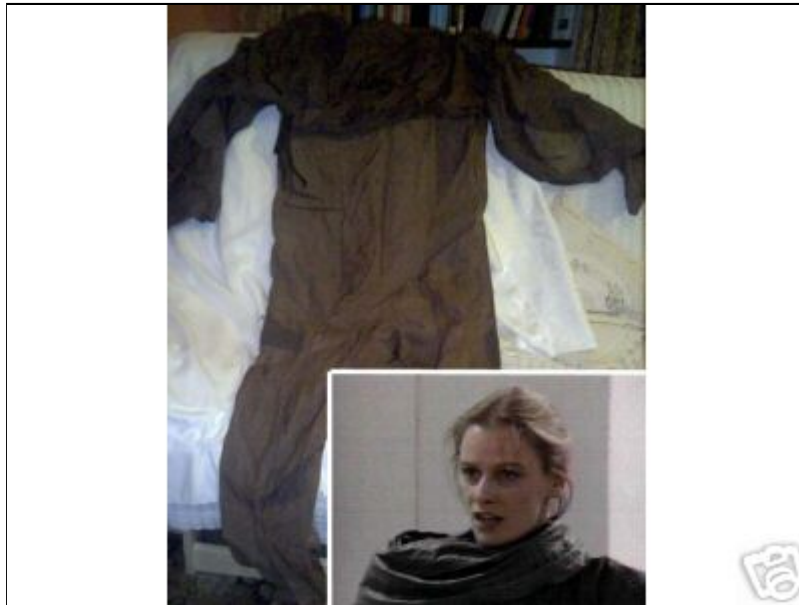

00371

Free Counters powered by Andale!

Postage, payment details and return policy

Postage Cost	Services Available	Available to
£15.00	Royal Mail Special Delivery	United Kingdom Only

Will post to Worldwide

Postage insurance
Not offered

Seller's payment instructions
PAYMENT FORM OVERSEAS MUST BE MADE THROUGH PAYPAL

Payment methods accepted

- Personal cheque
- [Learn about payment methods.](#)

Where to go next?

[← Back to homepage](#) | [Printer-friendly page](#) | [Safe Trading Tips](#)

[About eBay](#) | [Announcements](#) | [Register](#) | [Safety Centre](#) | [Policies](#) | [Feedback Forum](#) | [Site Map](#) | [Help](#)

Copyright © 1995-2005 eBay Inc. All Rights Reserved. Designated trademarks and brands are the property of their respective owners. Use of this Web site constitutes acceptance of the eBay [User Agreement](#) and [Privacy Policy](#).

[eBay official time](#)